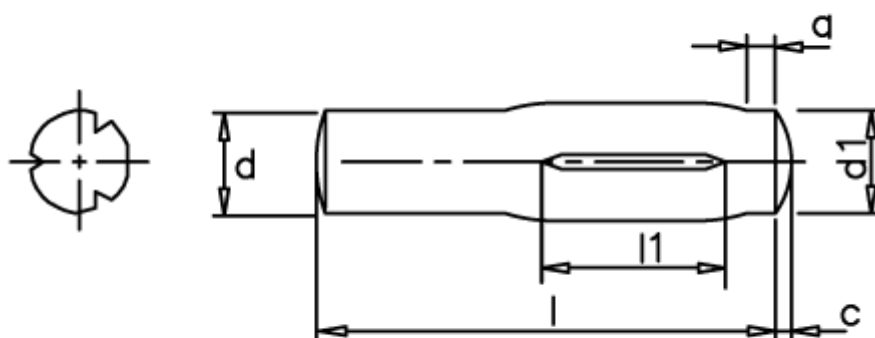

Data Sheet

Article number: 082433101

Description: KLEE Slotted pin S24 4x10
Stainless 1.4305

Measures

a = 1,5 (+1)

d1 = 4.0

d2 = 4.25

Length = 8-60